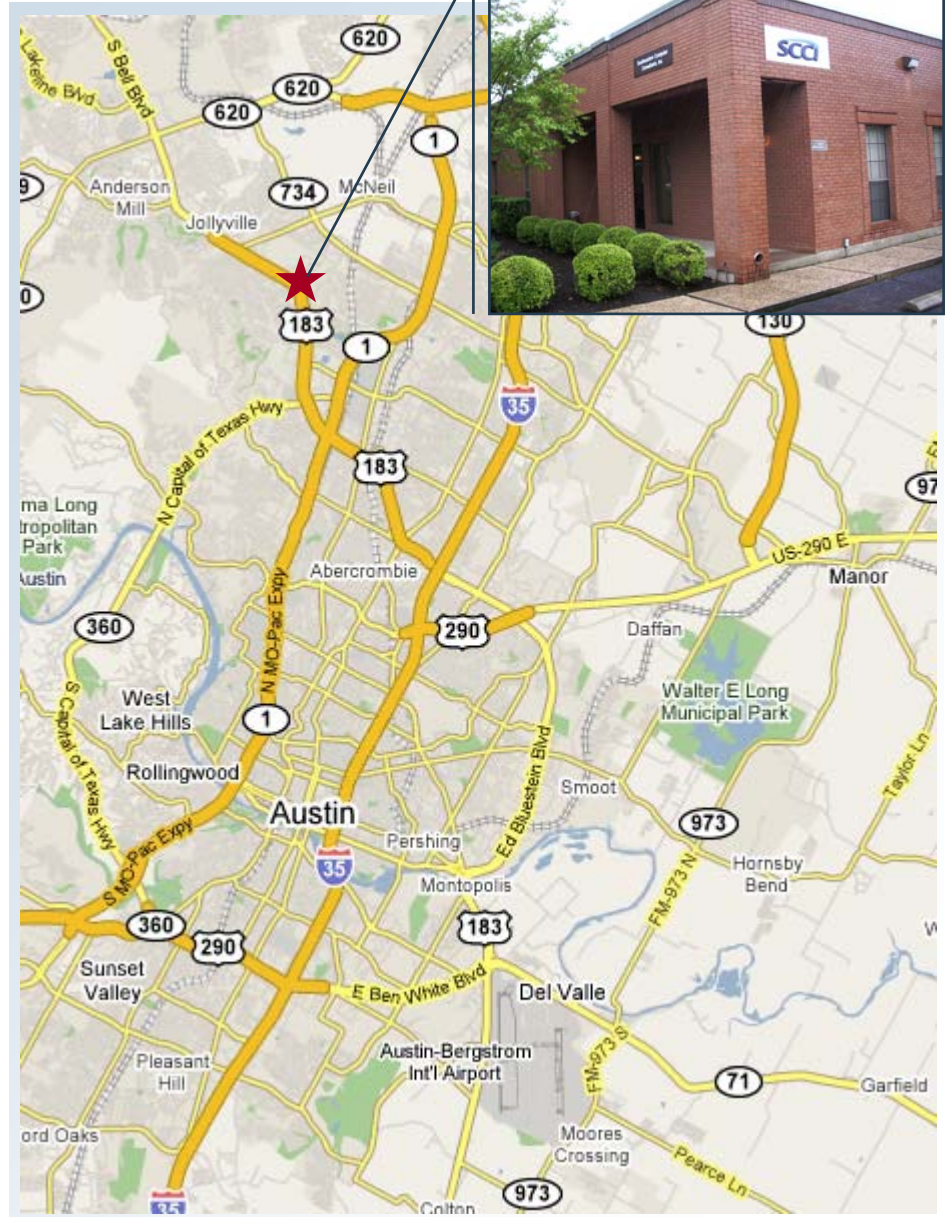

## Driving Directions

### From Austin-Bergstrom Int'l Airport and points SOUTH

- Take BASTROP HWY/TX-71 WEST
- Merge onto US-183 NORTH (16.3 miles).
- Proceed 16.3 miles and take the Exit to DUVAL RD and remain in far LEFT lane
- Make a U-TURN at DUVAL RD and immediately get into the far RIGHT lane
- Turn RIGHT onto THUNDER CREEK RD (Between Joe's Crab Shack and IHOP)
- SCCI is immediately on the RIGHT behind Joe's Crab Shack