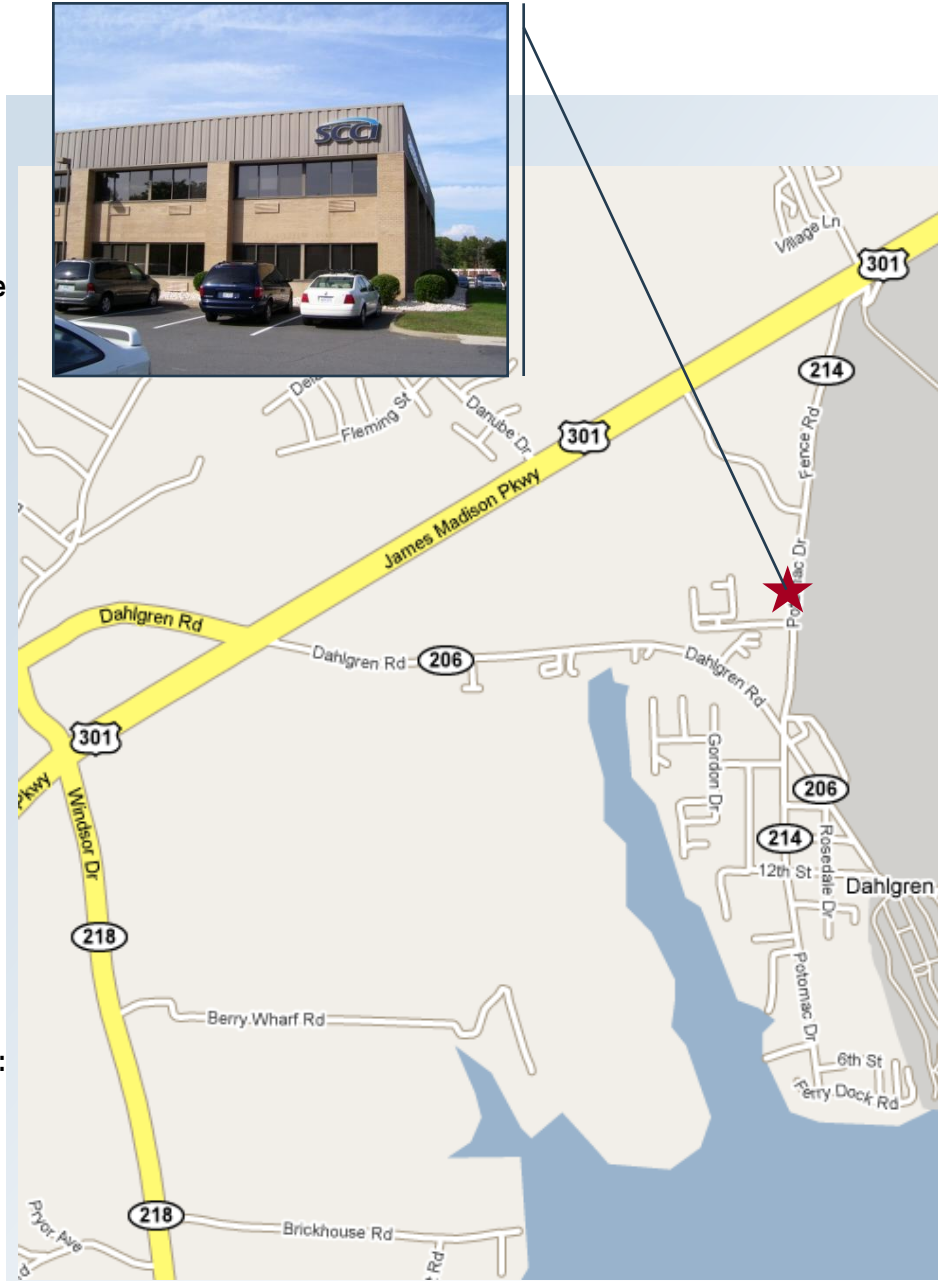

## Driving Directions

### From Washington, DC and points NORTH:

- Take US-301 SOUTH
- Proceed to cross Harry W Nice Memorial Bridge into Virginia
- Turn LEFT at the first traffic light after the bridge where the BIG sign says **Naval Base Dahlgren**. (There is a Sheetz Convenience Store on your right.)
- Immediately Bear RIGHT onto POTOMAC DR
- Proceed 0.8 miles to the SCCI building on the RIGHT

### From Richmond, VA and points SOUTH:

- Take I-95 NORTH towards WASHINGTON
- Take EXIT 104 onto VA-207 EAST towards US-301/BOWLING GREEN/FORT A.P. HILL
- Proceed 11.4 miles and VA-207 EAST becomes US-301 NORTH
- Proceed 26.5 miles and turn RIGHT onto DAHLGREN RD
- Proceed 0.8 miles and turn LEFT onto VA-214/POTOMAC DR
- Proceed 0.3 miles to the SCCI building on the LEFT

### From Fredericksburg, VA and points WEST:

- Take VA-3 EAST
- Make a LEFT at the light onto Rte 205
- Proceed approximately 1.3 miles and make a LEFT onto US-301 NORTH
- Proceed 5.2 miles and turn RIGHT onto DAHLGREN RD
- Proceed 0.8 miles and turn LEFT onto VA-214/POTOMAC DR
- Proceed 0.3 miles to the SCCI building on the LEFT