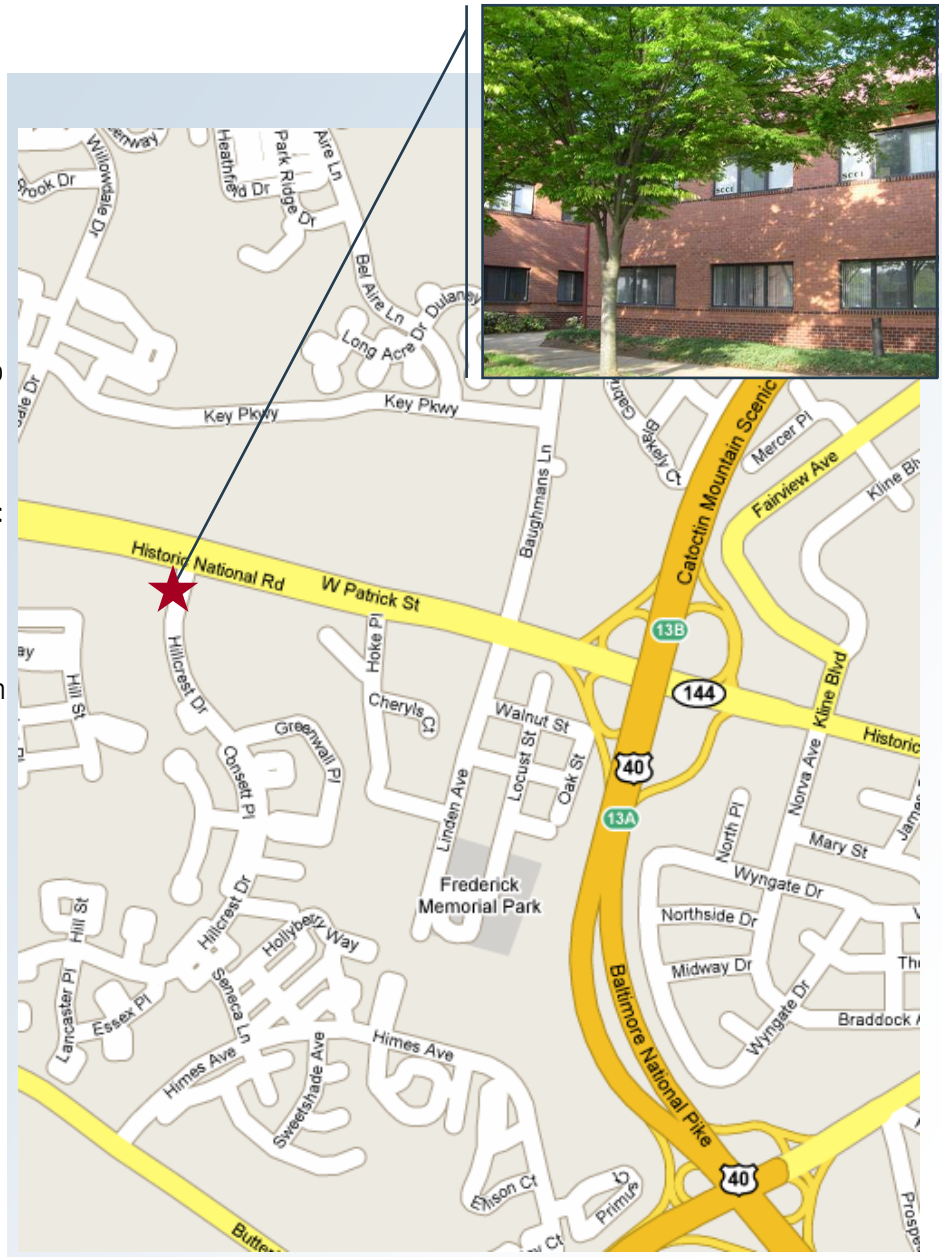

Driving Directions

From IAD Airport and points SOUTH:

- Exit Airport to VA-267 WEST (Dulles Greenway) towards LEESBURG (portions toll)
- Take Exit 1B to US-15 NORTH towards FREDERICK
- Proceed 24 miles to Exit 13B/US-40 WEST (WEST PATRICK ST)
- ***Proceed 2 miles to LEFT at the light onto HILLCREST DR – Stay RIGHT
- Take the third RIGHT into EXECUTIVE OFFICE PARK WEST halfway up the hill

From DCA Airport and points SOUTHEAST:

- Exit Airport to GEORGE WASHINGTON MEMORIAL PKWY NORTH
- Proceed 12 miles to I-495 NORTH towards MARYLAND
- Proceed 4 miles to Exit 38/I-270 NORTH on the LEFT towards FREDERICK
- Proceed 30 miles to Exit 13B/US-40 WEST (WEST PATRICK ST)
- Follow directions above from ***

From BWI Airport and points EAST:

- Exit Airport to I-195 WEST
- Proceed 4 miles to Exit 4A/I-95 NORTH towards BALTIMORE
- Proceed 2 miles to Exit 49B/I-695 NORTH towards TOWSON
- Proceed 5 miles to Exit 16/I-70 WEST towards FREDERICK
- Proceed 38 miles to Exit 53B/US-40 WEST
- Proceed 1.5 miles to Exit 13B/US-40 WEST (WEST PATRICK ST)
- Follow directions above from ***