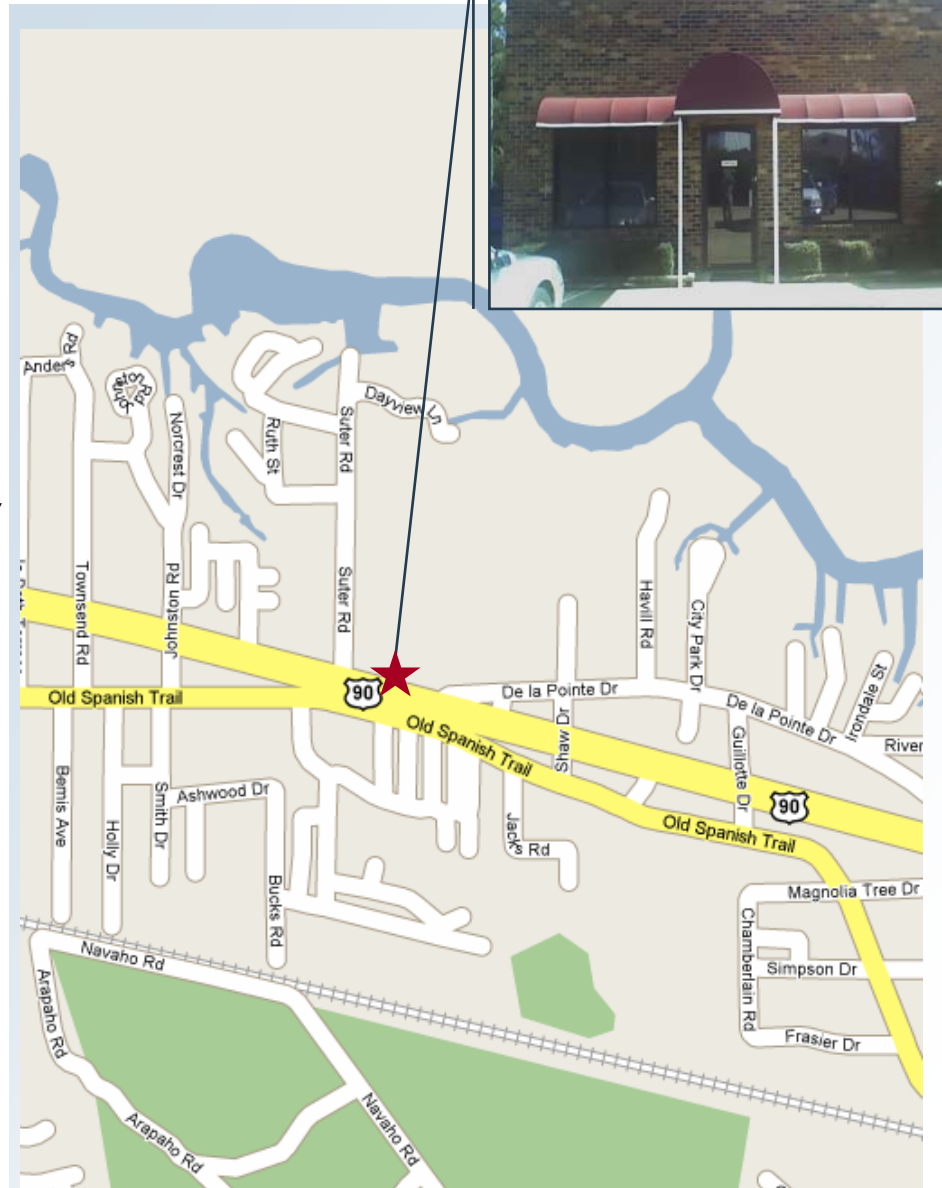

Driving Directions

From GPT Airport and points WEST:

- Head towards Airport Exit and turn LEFT onto AIRPORT RD
- Turn RIGHT on to HIGHWAY 49 NORTH
- Proceed 4.4 miles and take the ramp onto I-10 EAST towards BILOXI/ MOBILE
- Proceed 25 miles and take Exit 61 onto GAUTIER-VANCLEAVE RD – Stay RIGHT
- ***Proceed 5 miles then turn LEFT onto HIGHWAY 90
- Proceed approximately 1.5 miles and turn LEFT onto SUTER RD then immediately RIGHT onto the service road running parallel with HIGHWAY 90
- Go <0.1 mile turn LEFT to 1408 HIGHWAY 90
- Our building faces WEST, not towards the highway. We are the last suite on the RIGHT.

From MOB Airport and points NORTH:

- Head towards the Airport Exit and exit to the RIGHT onto AIRPORT BLVD
- Proceed 5.9 miles and turn LEFT onto NEWMAN RD (CR-11)
- Proceed for 3 miles and follow CR-11 (now GRAND BAY-WILMER RD)
- Proceed for 7.9 miles and turn RIGHT to take ramp to I-10 WEST
- Proceed approx. 20 miles to Exit 61/ GAUTIER-VANCLEAVE RD – Stay RIGHT
- Turn LEFT onto GAUTIER-VANCLEAVE RD
- Follow directions listed above from point preceded with ***

Parking Information

Parking is available in front of, and on the side of SCCI.

Hotel Information

Isle of Capri 14 miles from SCCI	Tel. 800.843.4753
Hard Rock Hotel 15 miles from SCCI	Tel. 877.877.6256
Beau Rivage 16 miles from SCCI	Tel. 888.567.6667
IP Casino 16 miles from SCCI	Tel. 888.946.2847